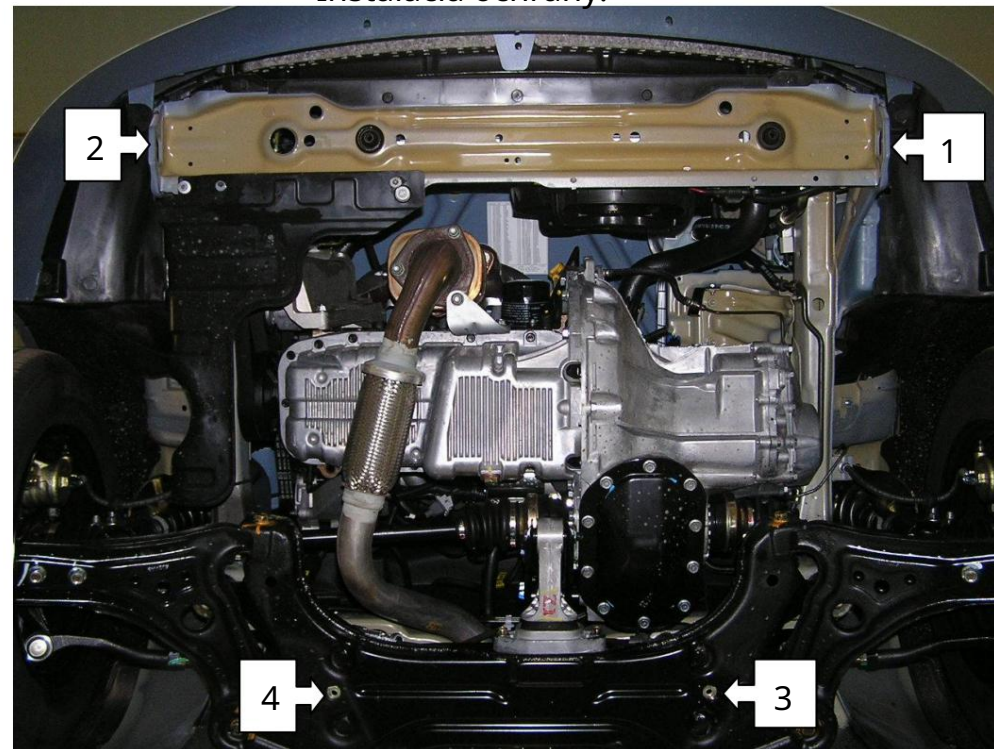

Inštalácia ochrany.

Obr. 1

1. Vložte zapustené podložky 7 do otvorov 3, 4 a utiahnite ich. skrutky 4 s podložkami 6 .
2. Nainštalujte konzoly 2 a pripevnite ich spredu k transportným konzolám 1 a 2 (obr. 1, 2) pomocou skrutiek 3, pričom na ne najskôr nasadte podložky 5 a 6 a transportnú lištu 8 (na jednej z konzol).
3. Upevnite ochranu vzadu na skrutky 3, vpredu na konzoly 2 pomocou skrutiek 4 a podložiek 6.
4. Uťahnite všetky upevňovacie body.
  Ochrana pokrýva motor a prevodovku.